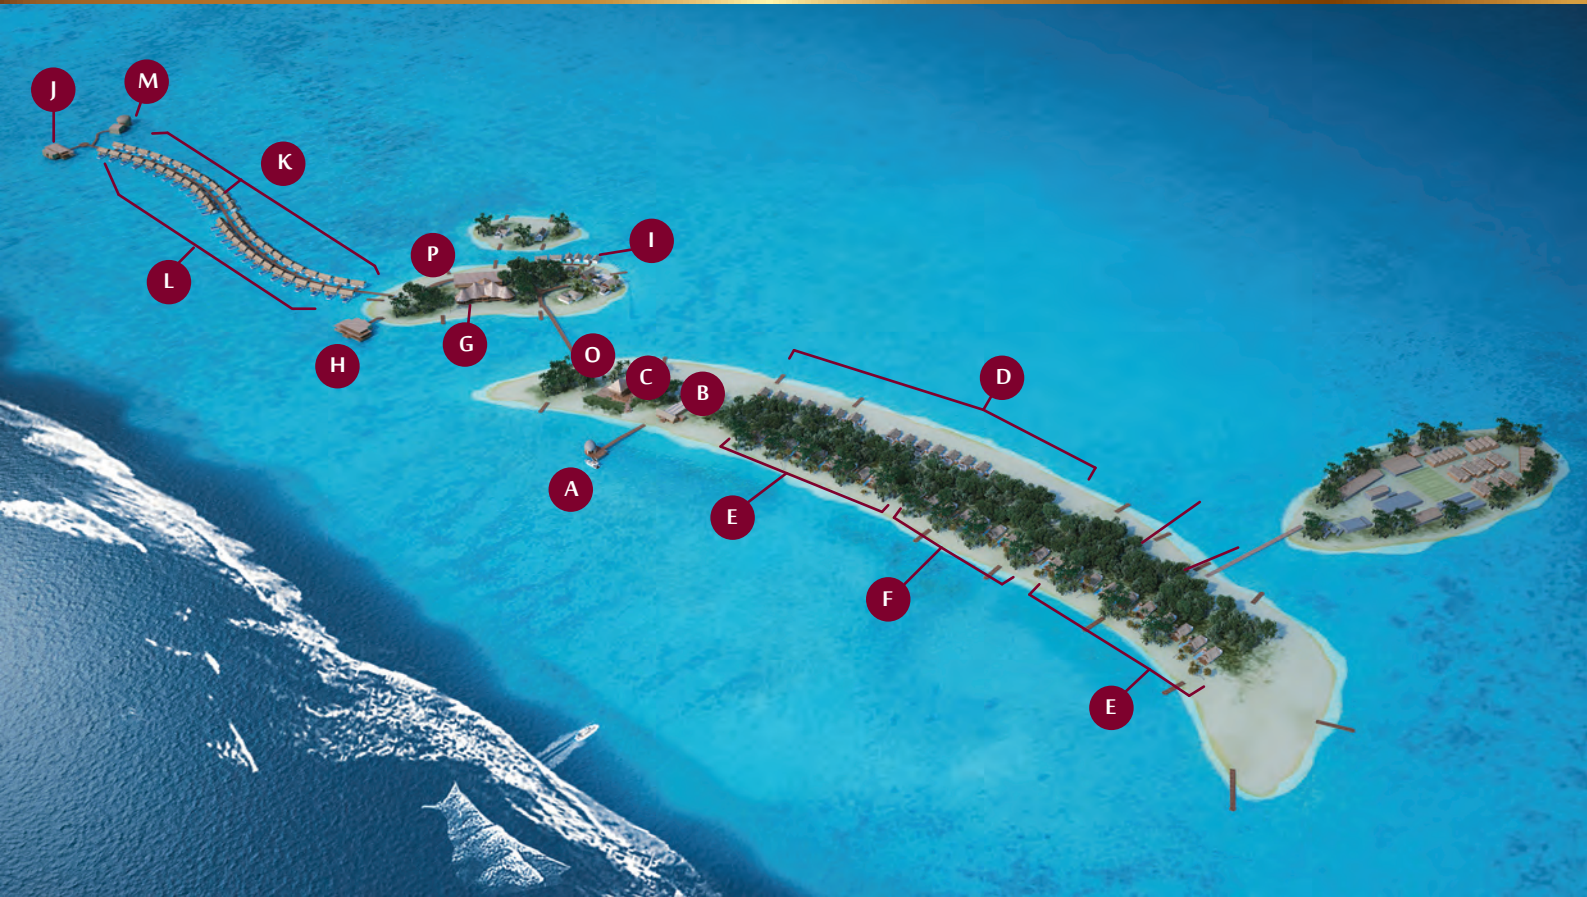

# THE ISLAND OF MAADHOO

A - ARRIVAL JETTY & PAVILLION  
B - RECEPTION & FRONT DESK  
C - JOIE DE VIVRE & POOL BAR  
D - EARTH VILLAS  
E - EARTH VILLAS WITH POOL

F - EARTH FAMILY POOL SUITES  
G - THE PALMS  
H - THE TRADITIONS SPECIALTY RESTAURANTS  
I - ELENA BY ATMOSPHERE - SPA COMPLEX  
J - OZEN WATER SUITE

K - WIND VILLAS  
L - WIND VILLAS WITH POOL  
M - M6m UNDERWATER RESTAURANT  
O - ATMOSPHERE AQUA CLUB  
P - KIDS CLUB

BRAND NEW LUXURY ALL-INCLUSIVE RESORT

MAADHOO ISLAND | SOUTH MALÉ ATOLL | THE MALDIVES